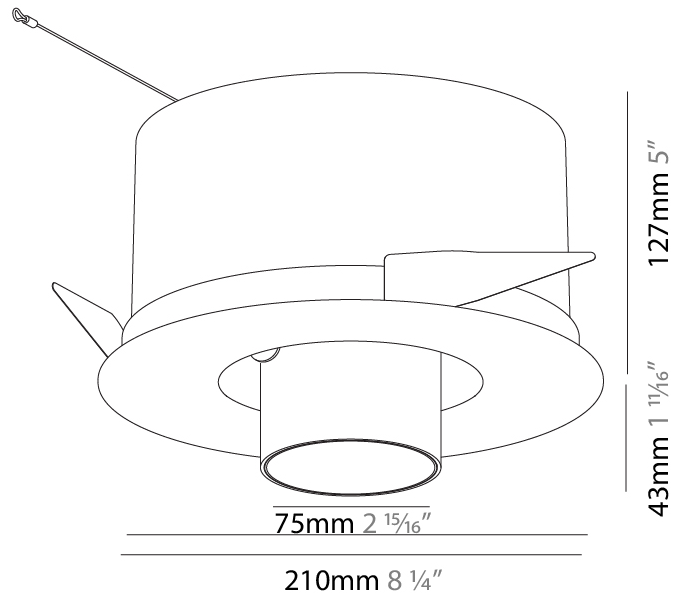

GENERAL

Series: Imagine
 Subseries: Imagine Round
 Brand: Prolight
 Division: Architectural
 Mounting Type: Recessed
 Mounting Location: Ceiling
 Subcategory: Spots

PHYSICAL

Shape: Round
 Diameter (mm): 210
 Diameter (in): 8 1/4
 Height (mm): 170
 Height (in): 6 11/16
 Ceiling Thickness (mm): 10 / 12.5 / 15
 Ceiling Thickness (in): 3/8 or 1/2 or 9/16
 Min. Recessing Depth (mm): 140
 Min. Recessing Depth (in): 5 1/2
 Light Distribution: Adjustable / Indirect
 Weight (kg): 1.4
 Weight (lbs): 3.09
 Fixture Finish: SSR / BKV / CWI / CRY / HAB / UFT / ITA / RUA / FTG / MYG / LOD / PUS / FRO / FUP / KIA / POP / BLS / SPG / MEY / GOH / GUM / CHC / COM / ABZ / JAG / OBR / MOS / ROR
 Fixture Material: Aluminum Die Cast
 Cut-out Measurements: D. - 190mm / 7 1/2"

OPTICAL

Reflector: 12
 Optic: Lens Pack - No Lens / Linear Spread Lens / Honeycomb / Spread Lens
 Adjustability: Rotational 355°; Tilt 45°

RATINGS AND CERTIFICATIONS

Certified By: Certified for North American Standards
 IP rating: IP20