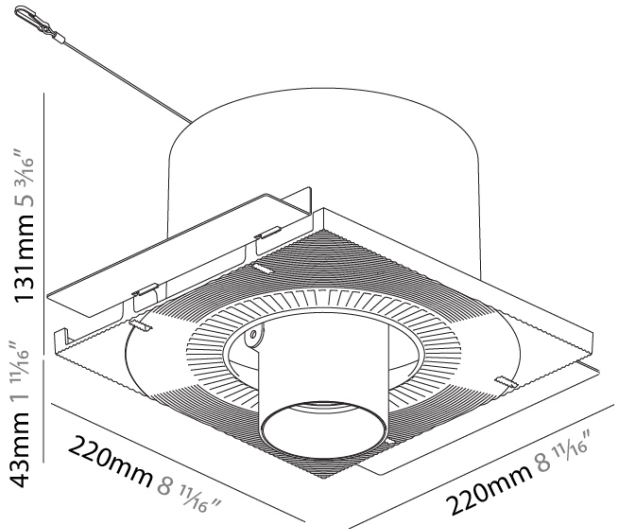

Fixture Finish: [SSR / BKV / CWI / CRY / HAB / UFT / ITA / RUA / FTG / MYG / LOD / PUS / FRO / FUP / KIA / POP / BLS / SPG / MEY / GOH / GUM / CHC / COM / ABZ / JAG / OBR / MOS / ROR](#)

Fixture Material: Aluminum Die Cast
Cut-out Measurements: 225mm / 8 7/8" x 225mm / 8 7/8"
Upon Request: Unique Sizes

ELECTRICAL

Lamp Type: LED (Zhaga Standard)
Input Wattage (W): 19.3 + 2.6
Total Output Wattage (W): 16.5 + 2.2
Dimming: Tri-Mode (Non-Dimming and Phase Dimming (120Vac only) and 0-10V Dimming)
Driver Included: No
Driver Location: Remote
Driver Type: Constant Current & Constant Voltage - Universal
Driver Class: Class 2
Input Voltage (V): 120 - 277
Output Voltage (V): 24
Constant Current (MA): 500

LED

Number of LEDs: 2
Color Temperature (°K): [2700 / 3000 / 3500 / 4000](#)
Max. Delivered Lumen (lm): 1515 / 1575 / 1673 / 1707
Nominal Lumen (lm): 2285 / 2375 / 2524 / 2575
CRI: >90 CRI
Lamp Life (hrs): 50000
Upon Request: Special Color Temperature

OPTICAL

Reflector: [12 / 16 / 32](#)
Optic: [Lens Pack - No Lens / Linear Spread Lens / Honeycomb / Spread Lens](#)
Adjustability: Rotational 355°; Tilt 45°
Upon Request: Special Beam Angles

RATINGS AND CERTIFICATIONS